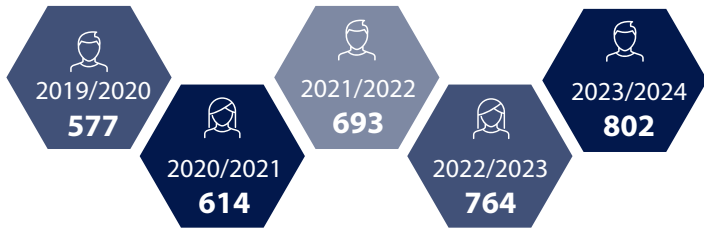

2024-2025 ENROLLMENT